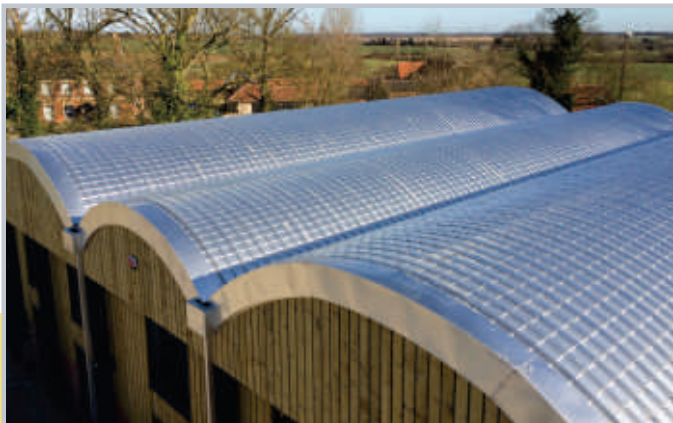

NOT JUST FOR HOMES!

RATHI EUROTHERM COLOUR COATED SHEETS ARE IDEAL FOR INDUSTRIES, AIRPORTS ETC.

A-29, Sector-65, Noida-201301

Phone: +91 120 4744644 | Fax: +91 120 4744699 | E-mail: sales@shrirathigroup.com

www.shrirathigroup.com